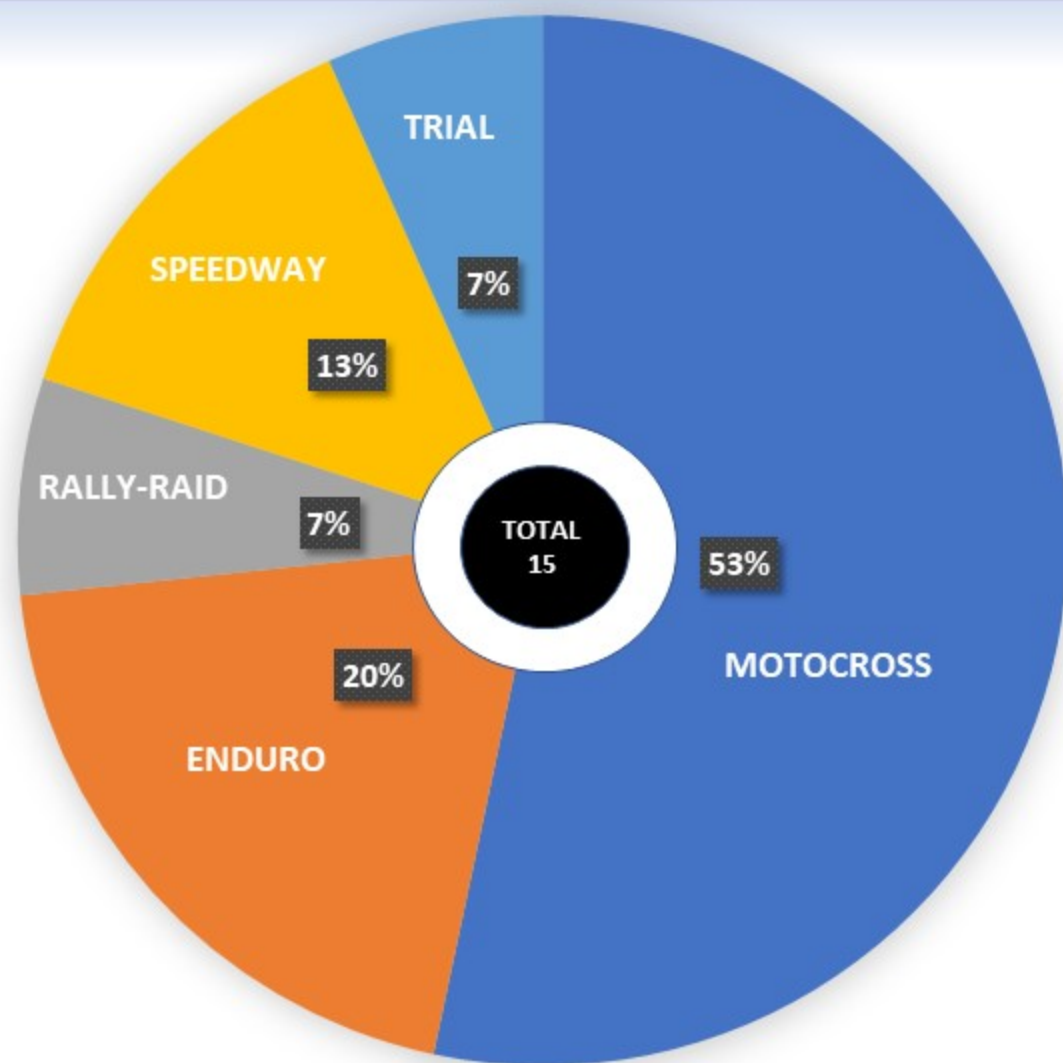

Motorcycling – FIM & NADOs

2022 Therapeutic Use Exemptions (TUEs) – All approved

Motorcycling - FIM & NADOs 2022 Therapeutic Use Exemptions (TUEs) – Substances

Motorcycling – FIM & NADOs 2022 Therapeutic Use Exemptions (TUEs) – Disciplines