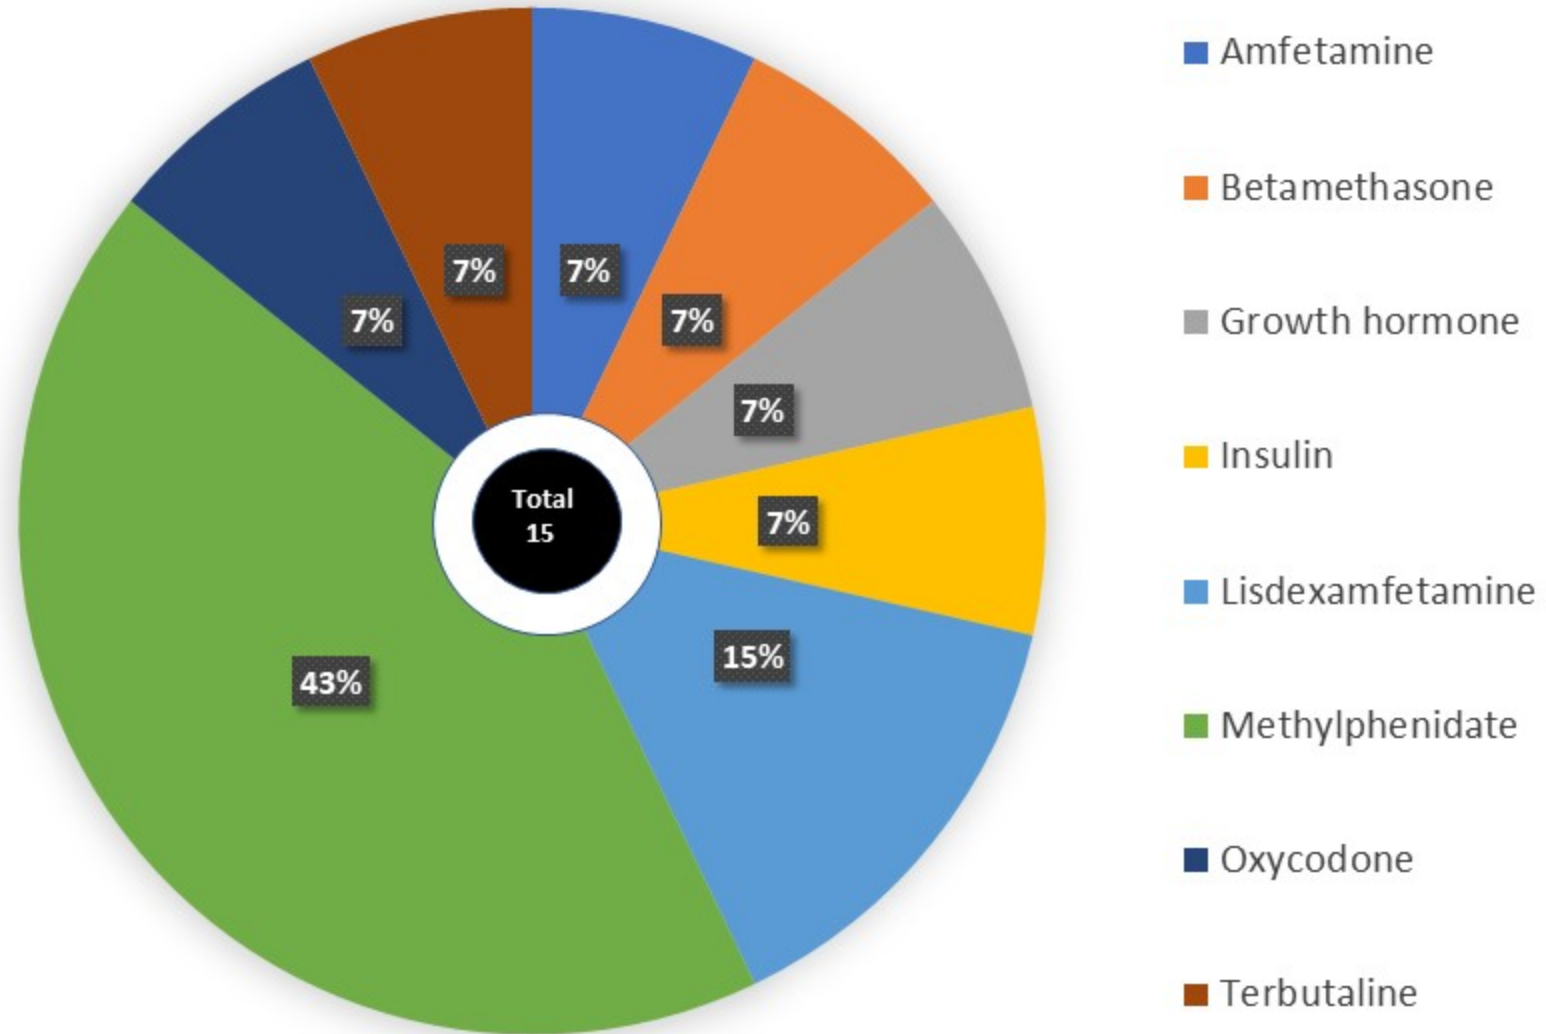

Motorcycling – FIM & NADOs

2022 Therapeutic Use Exemptions (TUEs) – All approved

Motorcycling - FIM & NADOs 2022 Therapeutic Use Exemptions (TUEs) – Substances

Motorcycling – FIM & NADOs 2022 Therapeutic Use Exemptions (TUEs) – Disciplines

Motorcycling - FIM & NADOs

2022 Therapeutic Use Exemptions (TUEs) – All approved

Disciplines, Substances and AntiDoping Organisations approving TUE