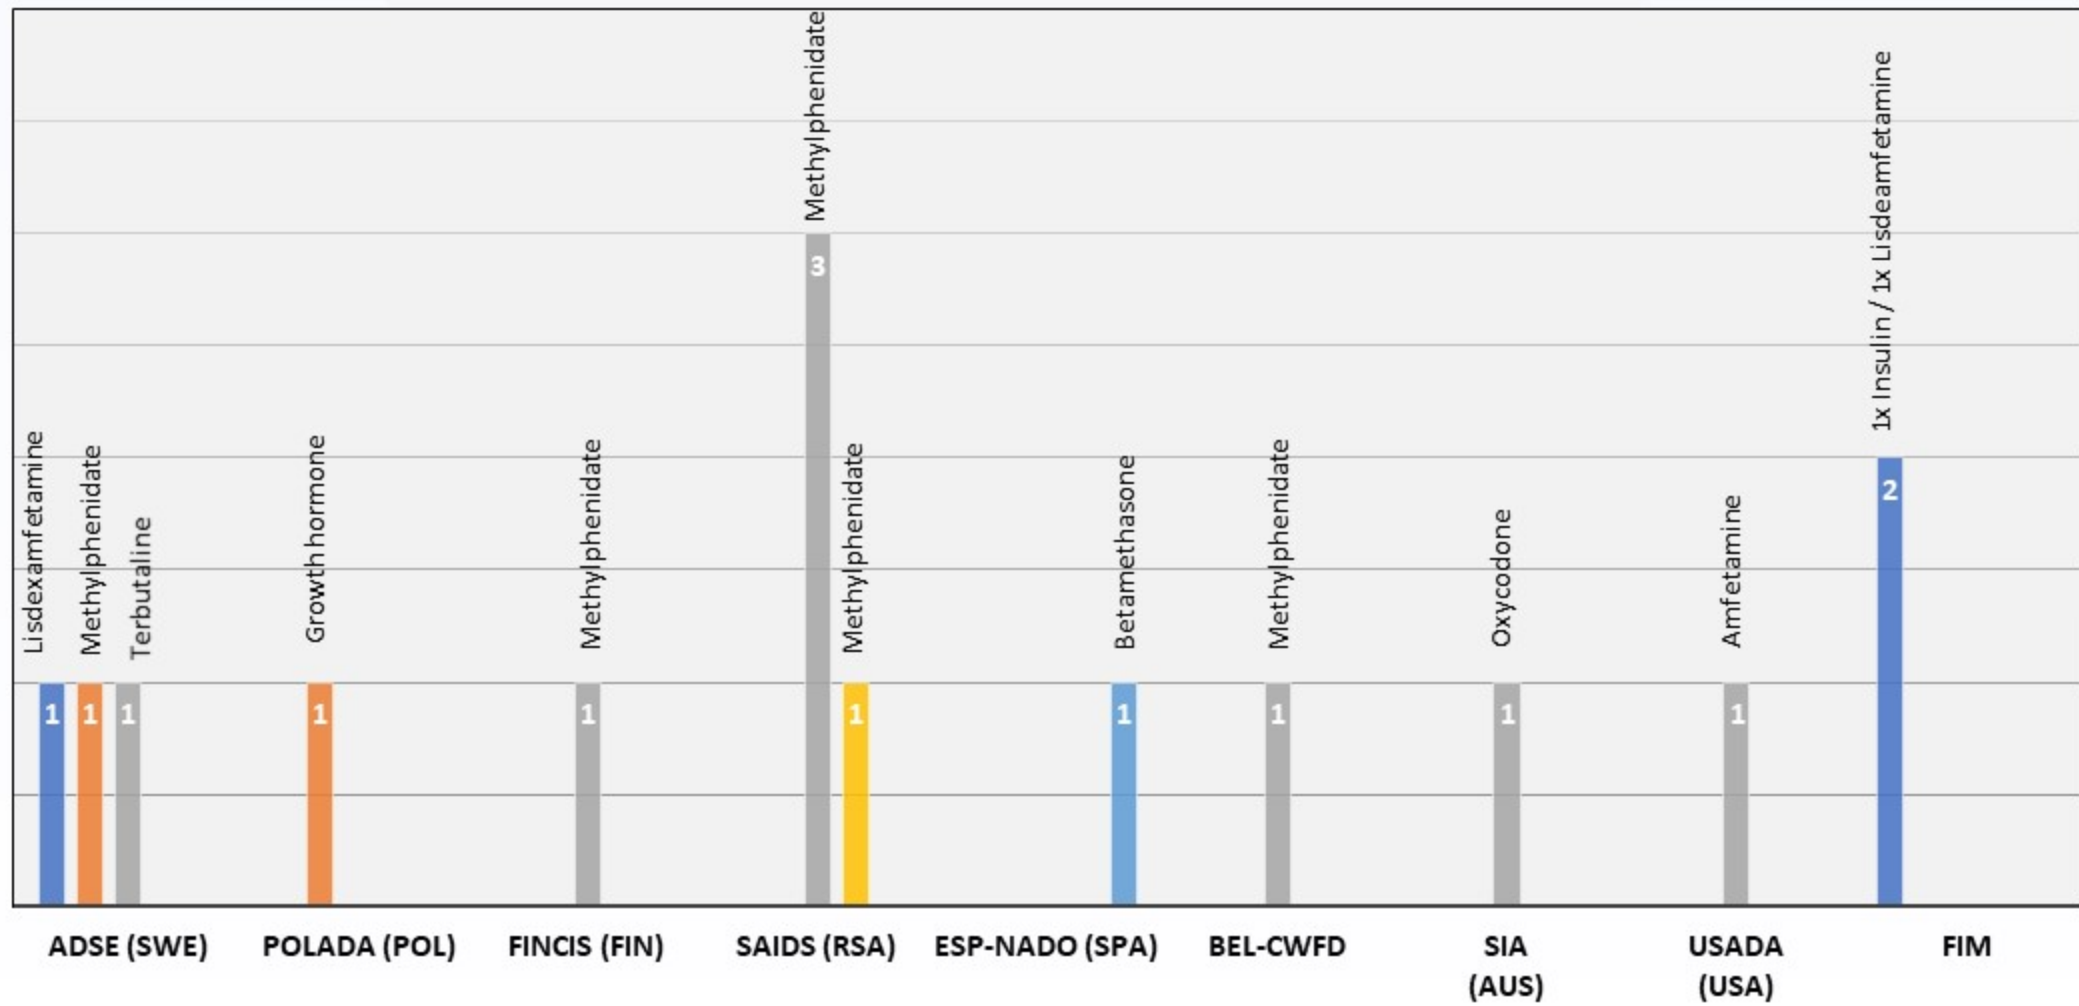

Motorcycling – FIM & NADOs

2022 Therapeutic Use Exemptions (TUEs) – All approved

Motorcycling - FIM & NADOs 2022 Therapeutic Use Exemptions (TUEs) – Substances

Motorcycling – FIM & NADOs 2022 Therapeutic Use Exemptions (TUEs) – Disciplines

Motorcycling - FIM & NADOs

2022 Therapeutic Use Exemptions (TUEs) – All approved

Disciplines, Substances and AntiDoping Organisations approving TUE