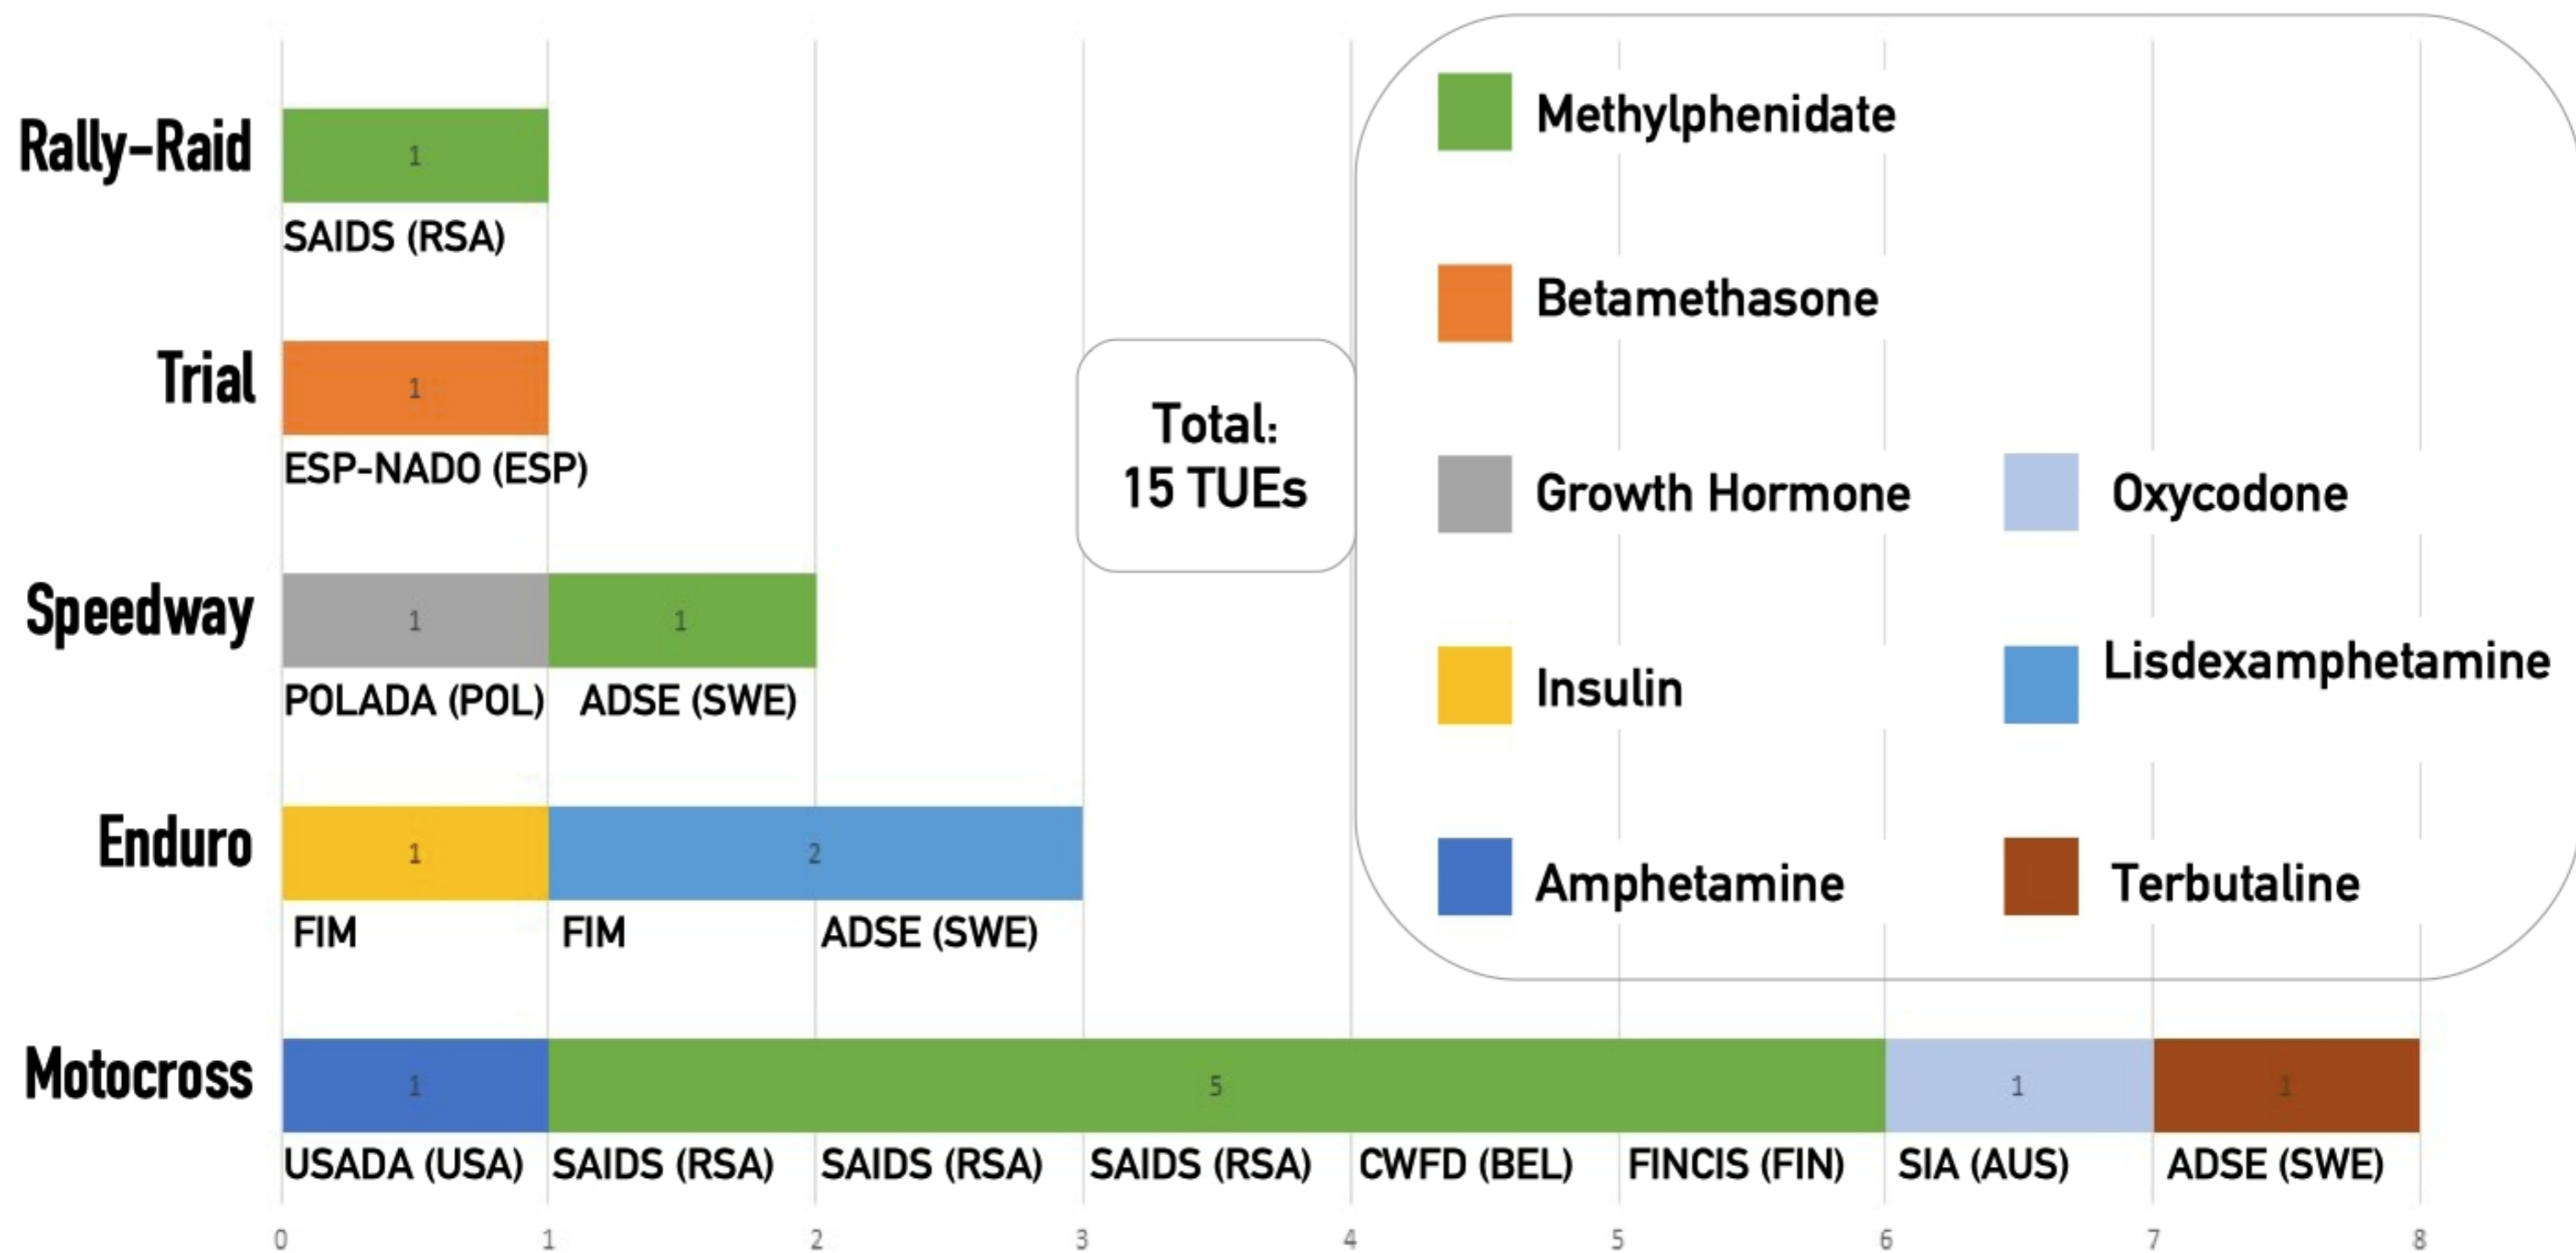

Motorcycling – FIM & NADOs

2022 Therapeutic Use Exemptions (TUEs) – All approved

Motorcycling - FIM & NADOs 2022 Therapeutic Use Exemptions (TUEs) – Substances

Motorcycling – FIM & NADOs 2022 Therapeutic Use Exemptions (TUEs) – Disciplines

Motorcycling - FIM & NADOs

2022 Therapeutic Use Exemptions (TUEs) – All approved

Disciplines, Substances and AntiDoping Organisations approving TUE